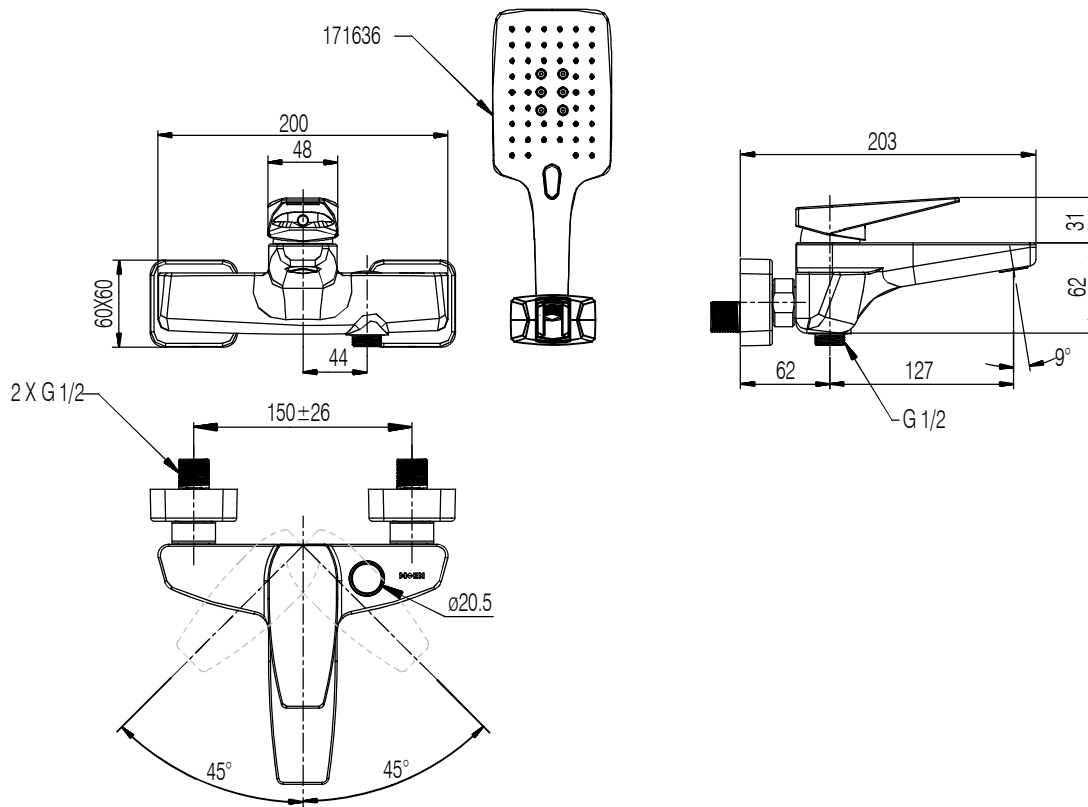

DESCRIPTION

- Metal construction with chrome finish
- G1/2 connections
- Includes Push-switch hand-held shower, wall bracket and 150cm long Anti-twist hose

OPERATION

- Lever style handle
- Pull-on / Push-off
- Temperature controlled through 90 degree arc of handle travel

FLOW

- Flowrate at 0.3Mpa : about 19.8L/min in tub spout;
about 8.3L/min with hose and handheld shower

CARTRIDGE

- Ceramic 35mm cartridge design
- Nonmetallic / nonferrous and ceramic material

STANDARD

- Designed to meet GB 18145

WARRANTY

- 5 years limited warranty against leaks and drips

Diamond

Single Handle Wall Mount Tub / Shower Faucet

Models: 68132

Unit : mm

CRITICAL DIMENSION

(DO NOT SCALE)