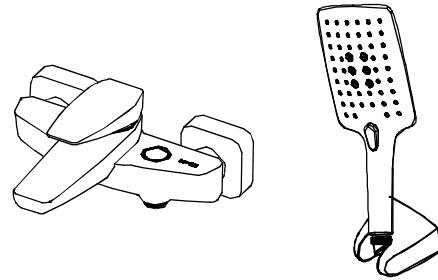

DESCRIPTION

- Metal construction with chrome finish
- G1/2 connections
- Includes Push-switch hand-held shower, wall bracket and 150cm long Anti-twist hose

OPERATION

- Lever style handle
- Pull-on / Push-off
- Temperature controlled through 90 degree arc of handle travel

FLOW

- Flowrate at 0.3Mpa : about 19.8L/min in tub spout;
about 8.3L/min with hose and handheld shower

CARTRIDGE

- Ceramic 35mm cartridge design
- Nonmetallic / nonferrous and ceramic material

STANDARD

- Designed to meet GB 18145

WARRANTY

- 5 years limited warranty against leaks and drips

Diamond

Single Handle Wall Mount Tub / Shower Faucet

Models: 68132

Unit : mm

CRITICAL DIMENSION

(DO NOT SCALE)