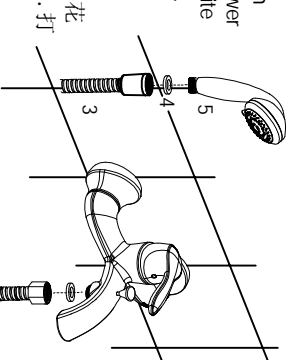

此保证书的最终解释权归摩恩公司所有。

五(5)年有限保证责任

摩恩(上海)厨卫有限公司
中国上海市浦东新区银城中路168号
上海银行大厦1001室 邮编: 200120
热线电话: 021-53854898

合格证
组 装 厂: 广州摩恩水暖器材有限公司
地 址: 广州天河沙河上元岗(510507)
检 验 员:
生 产 日 期:

4

Double check the o-rings are on the inlet elbows(10). Daub some grease silicone on o-rings. Push the faucet assembly against the wall. Tighten connection screws(19) with a hex wrench.

检查弯头(10)里面的密封O型圈安装完好并将硅脂包裹里面的硅脂涂在O型圈上; 将龙头组件装在弯头上直到贴紧墙面, 用六角起将紧固螺钉(19)锁紧龙头; 令龙头可以一直贴紧墙面不至于给水冲出。

Be sure that both ends of shower hose(3) contain black rubber washers(4). Thread one end of shower hose(3) onto handheld shower(5). Thread opposite end of shower hose(3) onto faucet valve body(1). Turn on hot and cold supply lines. Open faucet handle and check for leaks.

确保花洒软管(3)的两端都带有密封垫片(4)。将花洒软管的一端连接花洒(5), 另一端连接阀体(1)。打开冷热水, 检查弯头接口及软管两端是否漏水。

Position wall bracket base(7) on shower wall. Mark and drill holes for screw anchors(6). Insert screw anchors(6) into wall and mount wall bracket base(7) using screws(8). Faucet installation is complete.

中文

注意： 在更换或拆卸龙头前，首先一定要关掉水源。然后打开龙头，释放水压，并检查水路，确保其彻底关闭。

3

Apply teflon tape to the end with thread of inlet elbows (10) and thread inlet elbows into supply lines. Use enough teflon tape to ensure a good seal between inlet elbows and supply lines. Rotate inlet elbows until they are level, 152mm apart, and protrude from the wall 26 to 32mm.