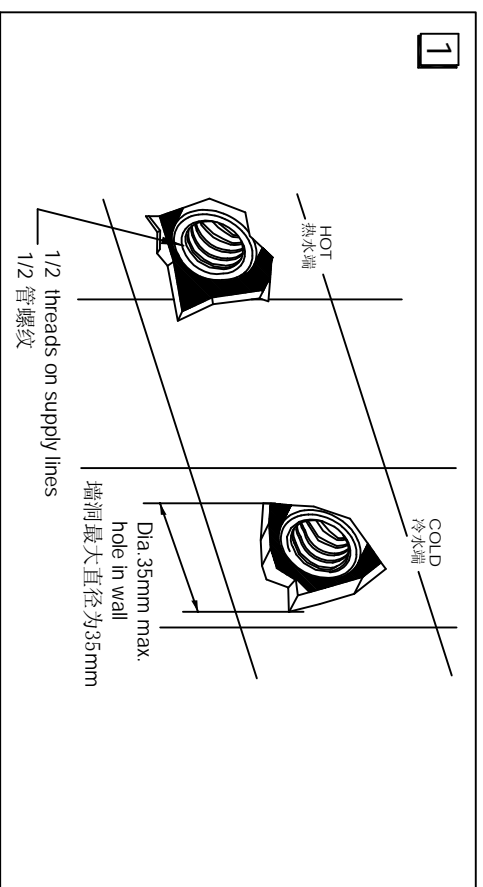

确保花洒软管(3)的两端都带有密封垫片(4)。将花洒软管的一端连接花洒(5), 另一端连接阀体(1)。打开冷热水, 检查弯头接口及软管两端是否漏水。

Position wall bracket base(7) on shower wall. Mark and drill holes for screw anchors(6). Insert screw anchors(6) into wall and mount wall bracket base(7) using screws(8). Faucet installation is complete.

中文

注意： 在更换或拆卸龙头前，首先一定要关掉水源。然后打开龙头，释放水压，并检查水路，确保其彻底关闭。

3

Apply teflon tape to the end with thread of inlet elbows (10) and thread inlet elbows into supply lines. Use enough teflon tape to ensure a good seal between inlet elbows and supply lines. Rotate inlet elbows until they are level, 152mm apart, and protrude from the wall 26 to 32mm.