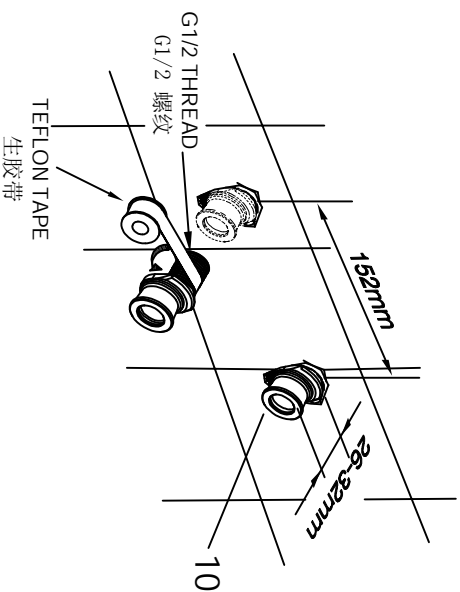

确保花洒软管(3)的两端都带有密封垫片(4)。将花洒软管的一端连接花洒(5), 另一端连接阀体(1)。打开冷热水, 检查弯头接口及软管两端是否漏水。

Position wall bracket base(7) on shower wall. Mark and drill holes for screw anchors(6). Insert screw anchors(6) into wall and mount wall bracket base(7) using screws(8). Faucet installation is complete.

中文

注意： 在更换或拆卸龙头前，首先一定要关掉水源。然后打开龙头，释放水压，并检查水路，确保其彻底关闭。

3

Apply teflon tape to the end with thread of inlet elbows (10) and thread inlet elbows into supply lines. Use enough teflon tape to ensure a good seal between inlet elbows and supply lines. Rotate inlet elbows until they are level, 152mm apart, and protrude from the wall 26 to 32mm.

用密封胶带缠上弯头(10)有螺纹的一头，然后接上供水管。要有足够的生胶带以密封弯头与出水管间的连接处。调整两弯头位置水平，相距152mm，并凸出墙面26-32mm。

FIVE (5) YEAR LIMITED WARRANTY

Moen Products have been manufactured under the higher standards of quality and workmanship. Moen warrants to the original consumers and hotel purchasers that should cartridge ever develop a leak or drip during this 5 year warranty period, Moen will FREE OF CHARGE provide the parts necessary to put the product back in good working condition. This warranty shall be effective from date of purchase as shown on purchase's receipt.