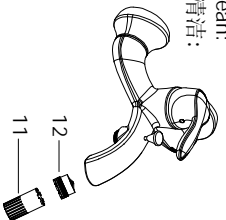

Position wall bracket base(7) on shower wall. Mark and drill holes for screw anchors(6). Insert screw anchors(6) into wall and mount wall bracket base(7) using screws(8). Faucet installation is complete.

确定好花洒底座(7)在墙上的位置。钻孔并插入膨胀管(6), 拧上螺丝(8)固定花洒座(7)。龙头安装完成。

Aerator Clean:
混水器的清洁:

If, during the life of your faucet, it is necessary to clean your faucet's aerator:
1. Use the wrench(11) to unscrew the aerator(12);
2. Clean the aerator screen;
3. For reassembly, reverse the steps above.

如在使用中需要清洁混水器, 请按照下面的步骤:
1. 用产品配制的工具(11)拆下混水器(12)。
2. 清洁污垢并用干净水冲净;
3. 用特配的工具顺时针将混水器重新装回。