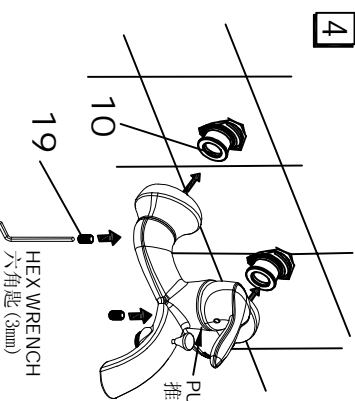

此保证书的最终解释权归摩恩公司所有。

五(5)年有限保证责任

摩恩(上海)厨卫有限公司
中国上海市浦东新区银城中路168号
上海银行大厦1001室 邮编: 200120
热线电话: 021-53854898

合格证
组 装 厂: 广州摩恩水暖器材有限公司
地 址: 广州天河沙河上元岗(510507)
检 验 员:
生 产 日 期:

4

Double check the o-rings are on the inlet elbows(10). Daub some grease silicone on o-rings. Push the faucet assembly against the wall. Tighten connection screws(19) with a hex wrench.

检查弯头(10)里面的密封O型圈安装完好并将硅脂包裹里面的硅脂涂在O型圈上; 将龙头组件装在弯头上直到贴紧墙面, 用六角起将紧固螺钉(19)锁紧龙头; 令龙头可以一直贴紧墙面不至于给水冲出。

Be sure that both ends of shower hose(3) contain black rubber washers(4). Thread one end of shower hose(3) onto handheld shower(5). Thread opposite end of shower hose(3) onto faucet valve body(1). Turn on hot and cold supply lines. Open faucet handle and check for leaks.

确保花洒软管(3)的两端都带有密封垫片(4)。将花洒软管的一端连接花洒(5), 另一端连接阀体(1)。打开冷热水, 检查弯头接口及软管两端是否漏水。

Position wall bracket base(7) on shower wall. Mark and drill holes for screw anchors(6). Insert screw anchors(6) into wall and mount wall bracket base(7) using screws(8). Faucet installation is complete.

中文

注意： 在更换或拆卸龙头前，首先一定要关掉水源。然后打开龙头，释放水压，并检查水路，确保其彻底关闭。

3

Apply teflon tape to the end with thread of inlet elbows (10) and thread inlet elbows into supply lines. Use enough teflon tape to ensure a good seal between inlet elbows and supply lines. Rotate inlet elbows until they are level, 152mm apart, and protrude from the wall 26 to 32mm.