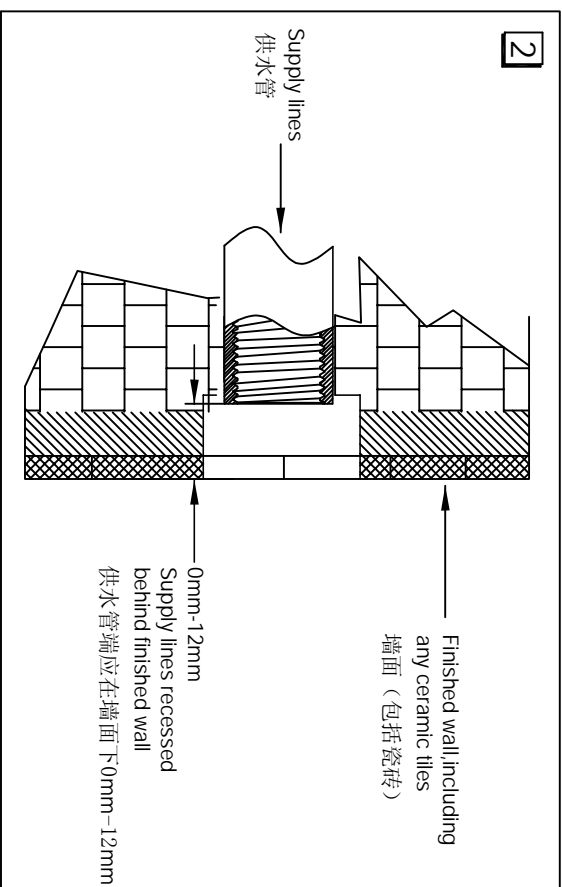

确保花洒软管(3)的两端都带有密封垫片(4)。将花洒软管的一端连接花洒(5), 另一端连接阀体(1)。打开冷热水, 检查弯头接口及软管两端是否漏水。

Position wall bracket base(7) on shower wall. Mark and drill holes for screw anchors(6). Insert screw anchors(6) into wall and mount wall bracket base(7) using screws(8). Faucet installation is complete.

中文

注意： 在更换或拆卸龙头前，首先一定要关掉水源。然后打开龙头，释放水压，并检查水路，确保其彻底关闭。

3

Apply teflon tape to the end with thread of inlet elbows (10) and thread inlet elbows into supply lines. Use enough teflon tape to ensure a good seal between inlet elbows and supply lines. Rotate inlet elbows until they are level, 152mm apart, and protrude from the wall 26 to 32mm.