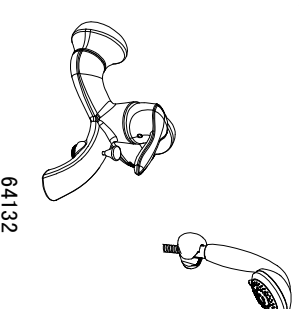

Dear Customer,
Thank you for selecting a Moen product. Engineered for durability each product is built using the best materials and the latest manufacturing technology. We are confident you will enjoy it for years to come.

Installation and Connections

1. The product have been passed the functionality test before ex-factory, please do not dismantle by yourself at will.
  2. Please ensure there are no hidden service pipes and cables where you intent to drill.
  3. Please ensure the trash are cleared away from the inside service pipes so to avoid any blocking for the quality of water spray.
  4. Please be careful of your safety while drilling and installing.
2. We reserve the rights to alter the structure of the product without any notice.

Cleaning

Care should be given to the cleaning of this product. Although the finish is extremely durable, it can be damaged by harsh abrasives or polish. To clean, simply wipe gently with a damp cloth, and dry with a soft towel.

尊敬的顾客:

非常感谢您选用摩恩产品。本产品将在今后许多年中为您提供可靠的服务。每个摩恩产品均采用了最高标准的材料和最新的生产工艺技术, 因而每个摩恩产品都具有极好的耐用性。我们确信在今后许多年中, 您都可以享受摩恩产品为您带来的舒适和方便。为了您的安装顺利, 请仔细阅读这些指南。

安装和连接:

1. 本产品已经出厂检测及调试, 请勿自行拆卸;
2. 请检查在您将要安装龙头的地方没有隐蔽的电缆、管道;
3. 安装前, 请务必先清除墙体预埋水管内的杂质及污泥, 以免影响出水功能;