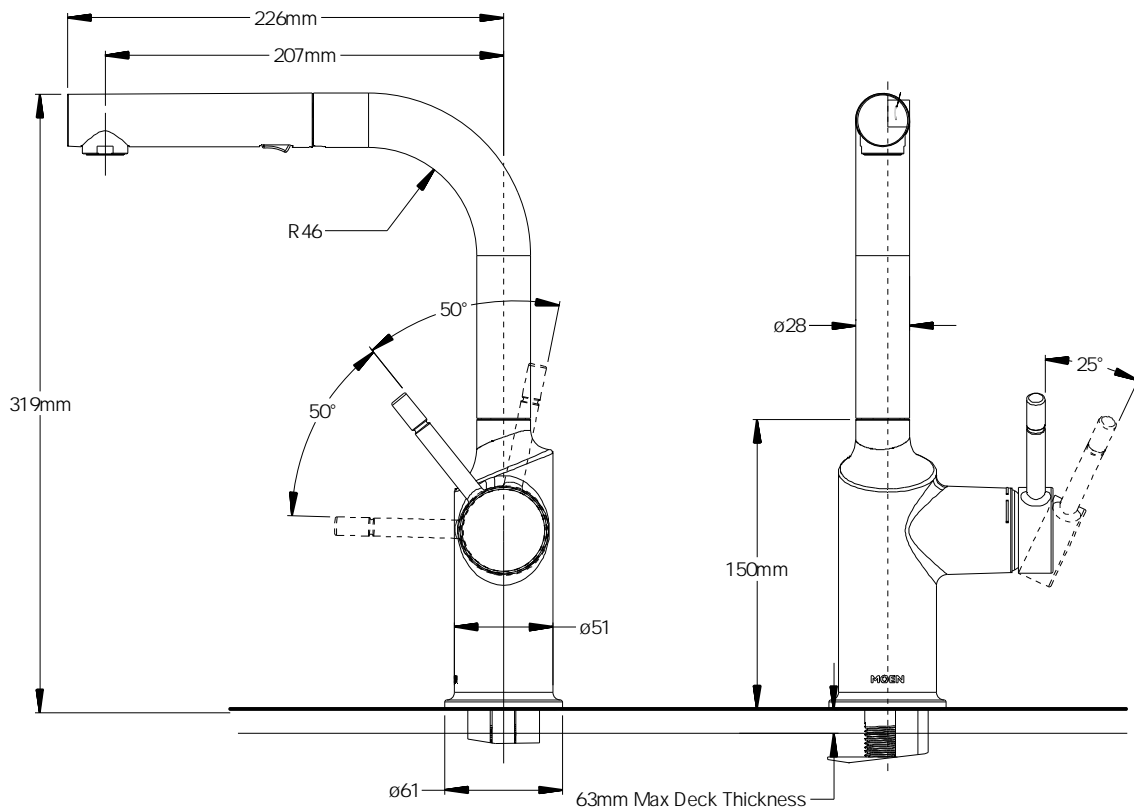

## DESCRIPTION

- Metal construction with various finishes indentified by suffix
- G 1/2 inlet connections
- Includes 600mm long flexible inlet hoses
- Pullout spray with 1700mm braided hose
- 360° rotating spout
- High arc spout provides height and reach to fill or clean large pots while pullout wand provides the maneuverability for cleaning or rinsing

## STANDARD

- Designed to meet GB 18145

## WARRANTY

- 5years limited warranty against leaks and drips

CHARMANT

Single Handle Pull Out Kitchen Faucet

Models: GN67100 Serie

NOTE: THIS FAUCET IS DESIGNED TO BE INSTALLED THRU 34mm MIN. TO 38mm MAX. DIA. HOLE

CRITICAL DIMENSION  
(DO NOT SCALE)