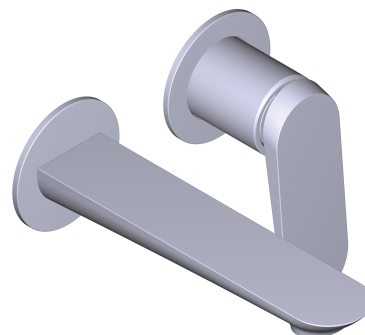

描述

- 产品尺寸: 173 x 201 x 129mm
- 金属结构, 以后缀标识区分不同表面处理工艺
- G1/2 接头

操作

- 杠杆式把手
- 拉-打开/推-闭合
- 通过手柄90度的行程来控制温度

流量

- 0.1 兆帕流量最小为 3.0-4.5升/分钟.

阀芯

- 25 毫米陶瓷阀芯设计

SPECIFICATIONS

DESCRIPTION

- Product Dimensions: 173 x 201 x 129mm
- Metal construction
- G1/2" inlet connections

OPERATION

- Lever style handle
- Pull-on/Push-off
- Temperature controlled through 90 arc of handle travel

FLOW

- Flow rate is about 3.0L/min to 4.5L/min at 0.1 MPa

CARTRIDGE

- Ceramic 25mm cartridge design

STANDARDS

- Designed to meet GB18145

WARRANTY

- 5-year limited warranty for cartridge
- 1-year limited warranty for other accessories (Including hose, handle, aerator, etc.)

LUMI

One-handle Wallmount Lavatory Faucet Trim

MODELS: LFT58221 series