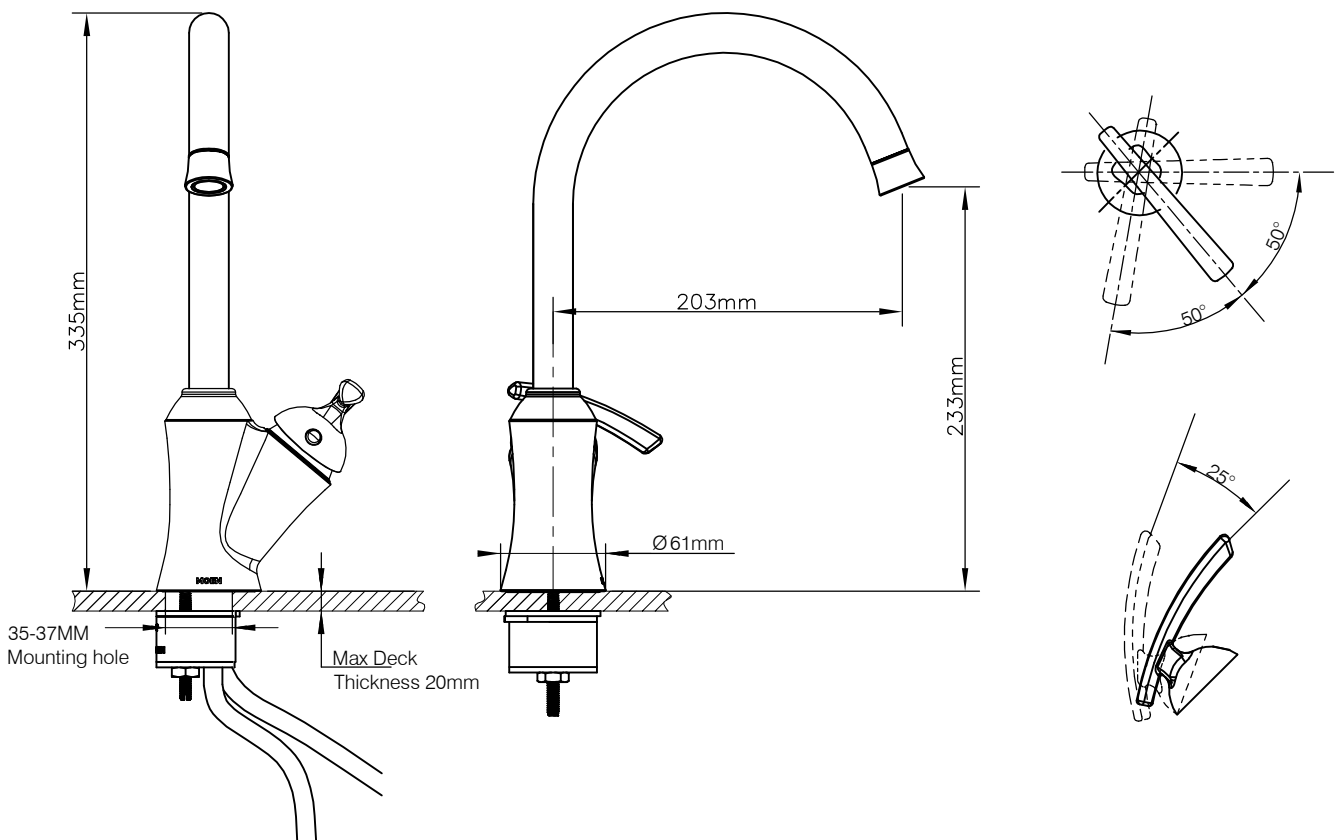

DESCRIPTION

- Metal construction with a chrome finish
- G1/2 inlet connections
- Includes 600mm flexible inlet hoses

OPERATION

- Lever style handle
- Pull-on / Push-off
- Temperature controlled through 100 degree arc of handle travel

FLOW

- Flowrate is about 5.5L/min at 0.3Mpa with aerator
- Flowrate is about 3.2L/min at 0.1Mpa with aerator

CARTRIDGE

- Moen Duralast cartridge

STANDARD

- Designed to meet GB 18145

WARRANTY

- 5 years limited warranty against leaks and drips

FRIEDA

Single Handle Single Mount Kitchen Faucet

Models: GN5069series/ GN60111series/
GN60101series

NOTE: SEE REVERSE SIDE FOR
ILLUSTRATED PARTS

CRITICAL DIMENSION

(DO NOT SCALE)