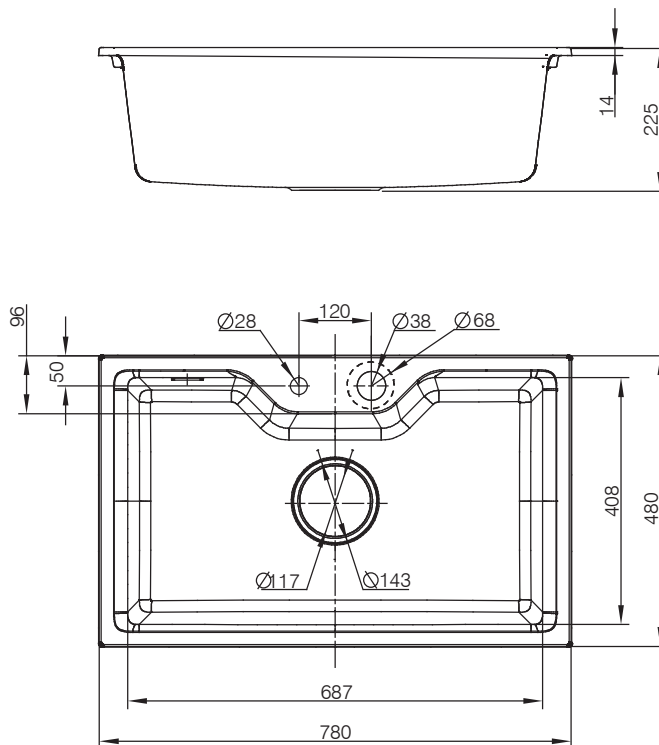

ROCK GRANITE SINK

Models: 27908BL
27908OAT
27908KH

Units : mm