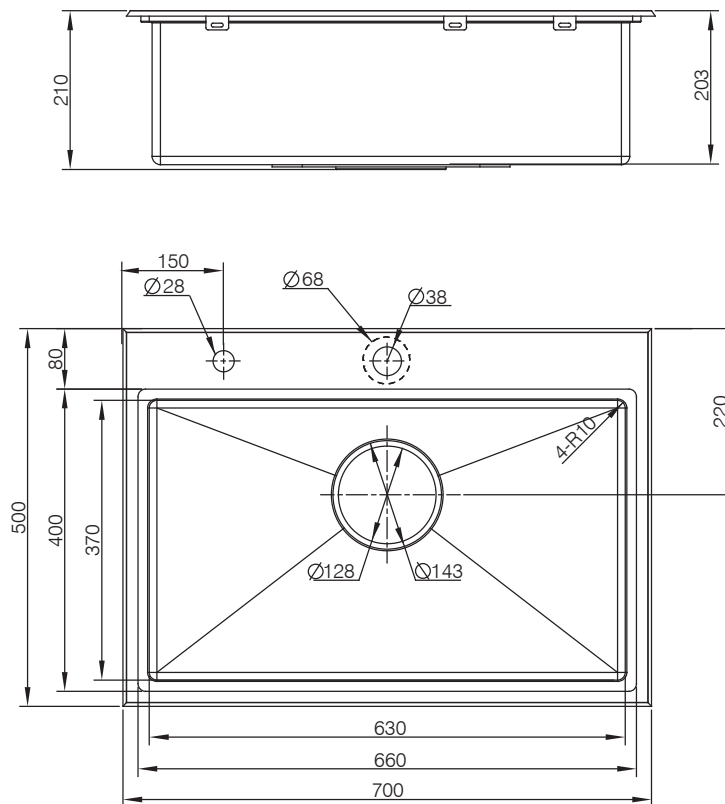

DESCRIPTION

- Sharp series hand-made single bowl sink
- SS.304 construction with brush finish
- Thickness , panel :1.32 , bowl:1.03mm
- Hand-made sink , Laser MOEN logo
- One kitchen faucet hole , one soap dispenser hole ,
- SB033MCL01 50mm Drainage pipe ,G2 connection
- SB36 Drainer with basket, G2 connection
- Top mounting, cutout size : 685mmX480mmXR10mm mounting hardware included
- SoundsShield system

Match with 27153SL Bowl in bowl and 27150 Rinse basket

Units : mm

CRITICAL DIMENSION

(DO NOT SCALE)