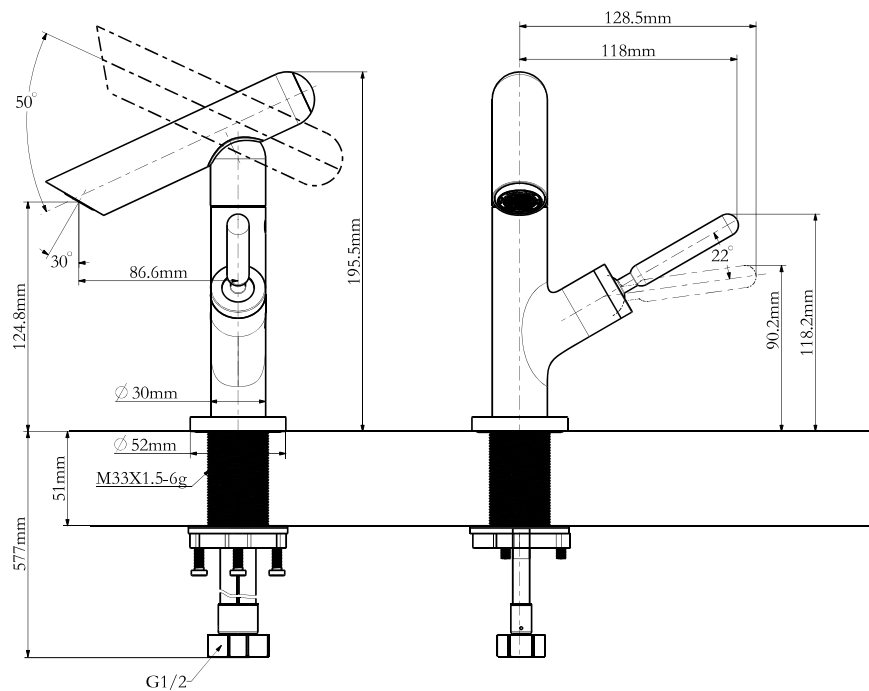

### DESCRIPTION

- G1/2 inlet connections
- Metal construction with various finishes identified by suffix
- Spout can rotate 360°, up and down 50°

### Essen™

Swivel Spout Lavatory Faucet

MODELS: GN15122 series

**CRITICAL DIMENSIONS DO NOT SCALE**