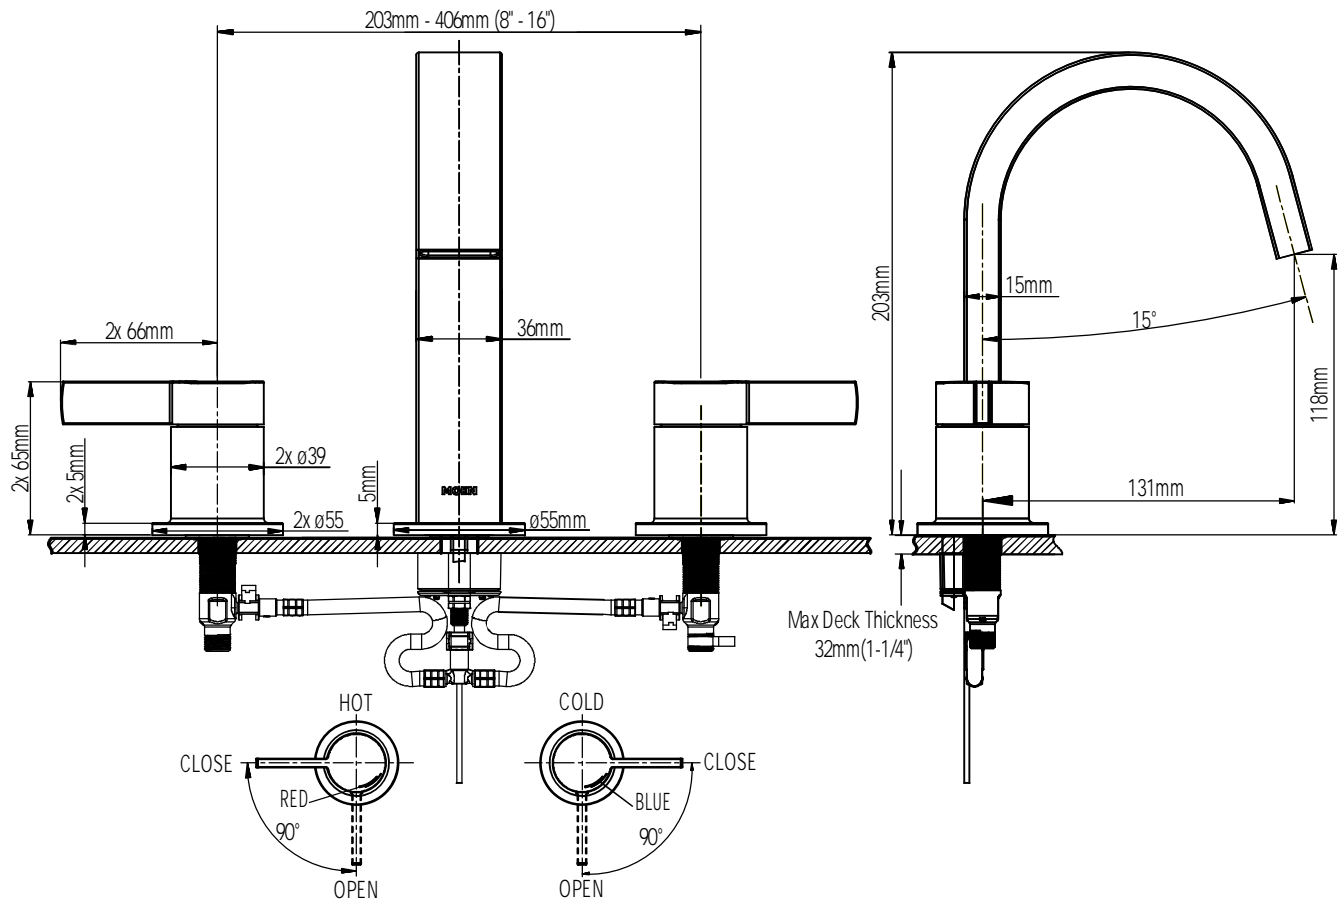

### DESCRIPTION

- Metal construction with chrome finish
- G 1/2" inlet connections
- Includes half-half pop-up waste assembly
- Quick connect installation

### WARRANTY

- 5 years limited warranty against leaks and drips

Stereop Two Handle Widespread  
Lavatory Faucet

Models: GN57228

NOTE : THIS FAUCET IS DESIGNED TO BE INSTALLED THRU  
3 HOLES , 34MM MIN. DIA TO 37MM MAX. DIA. HOLE

CRITICAL DIMENSION  
(DO NOT SCALE)