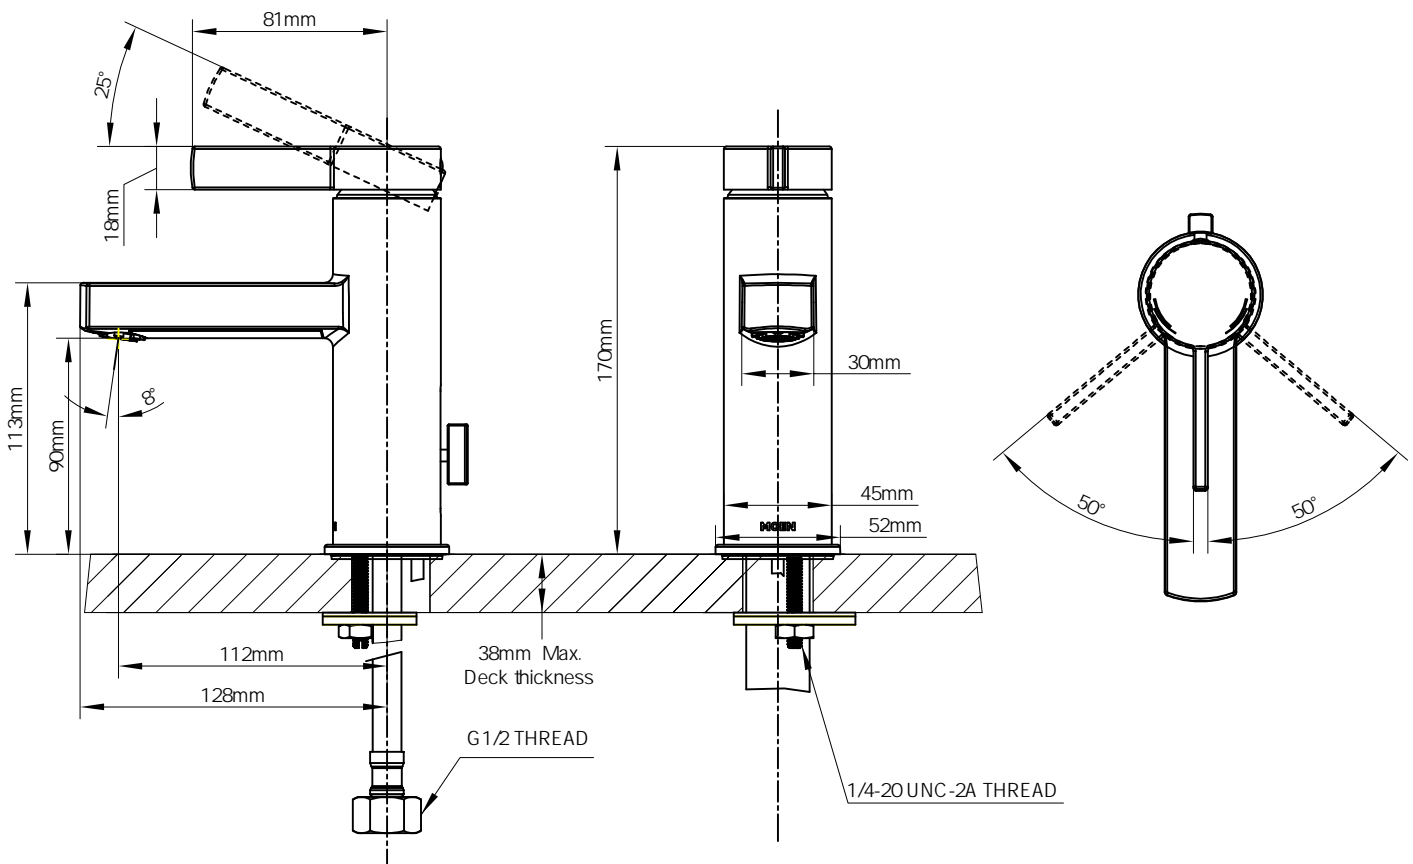

## DESCRIPTION

- Metal construction with a chrome finish
- 600mm Flexible supplies with G 1/2 inlet connections
- Includes plastic pop-up waste assembly

## STANDARD

- Designed to meet GB 18145

## WARRANTY

- 5years limited warranty against leaks and drips

Sterope  
Single Mount One-Handle Lavatory Faucet

Models: GN57121 Series

NOTE: THIS FAUCET IS DESIGNED TO BE INSTALLED  
THRU 34mm MIN. TO 37mm MAX. DIA. HOLE

CRITICAL DIMENSION

(DO NOT SCALE)