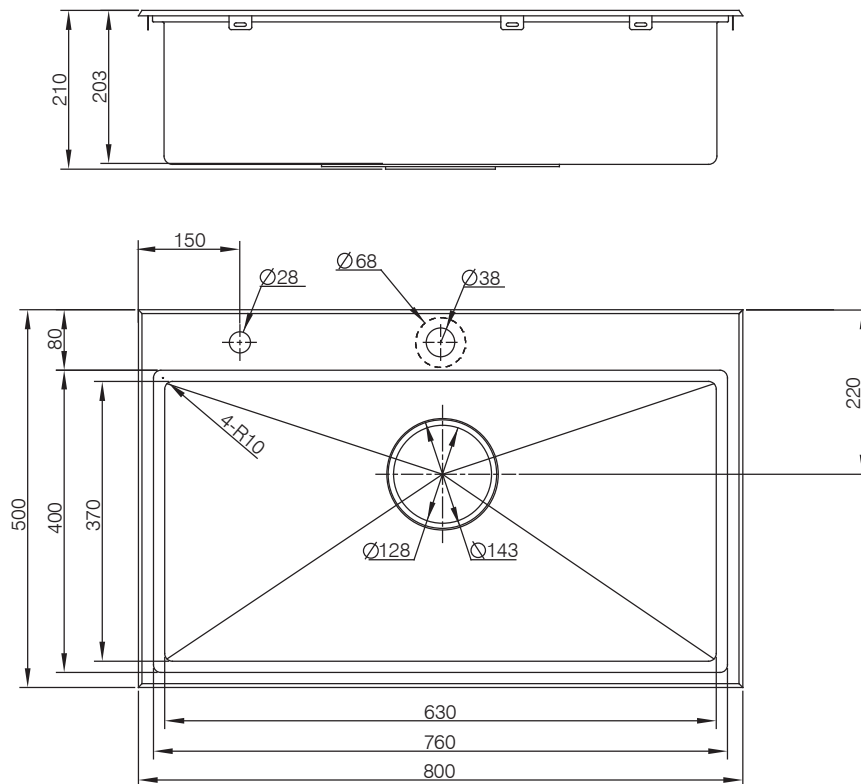

DESCRIPTION

- Sharp series hand-made single bowl sink
- SS.304 construction with brush finish
- Thickness , panel :1.32 , bowl:1.03mm
- Hand-made sink , Laser MOEN logo
- One kitchen faucet hole , one soap dispenser hole ,
- SB033MCL01 50mm Drainage pipe ,G2 connection
- SB36 Drainer with basket, G2 connection
- Top mounting, cutout size : 785mmX480mmXR10mm mounting hardware included
- SoundsShield system

Match with 27153SL Bowl in bowl and 27150 Rinse baskset

Units : mm

CRITICAL DIMENSION

(DO NOT SCALE)