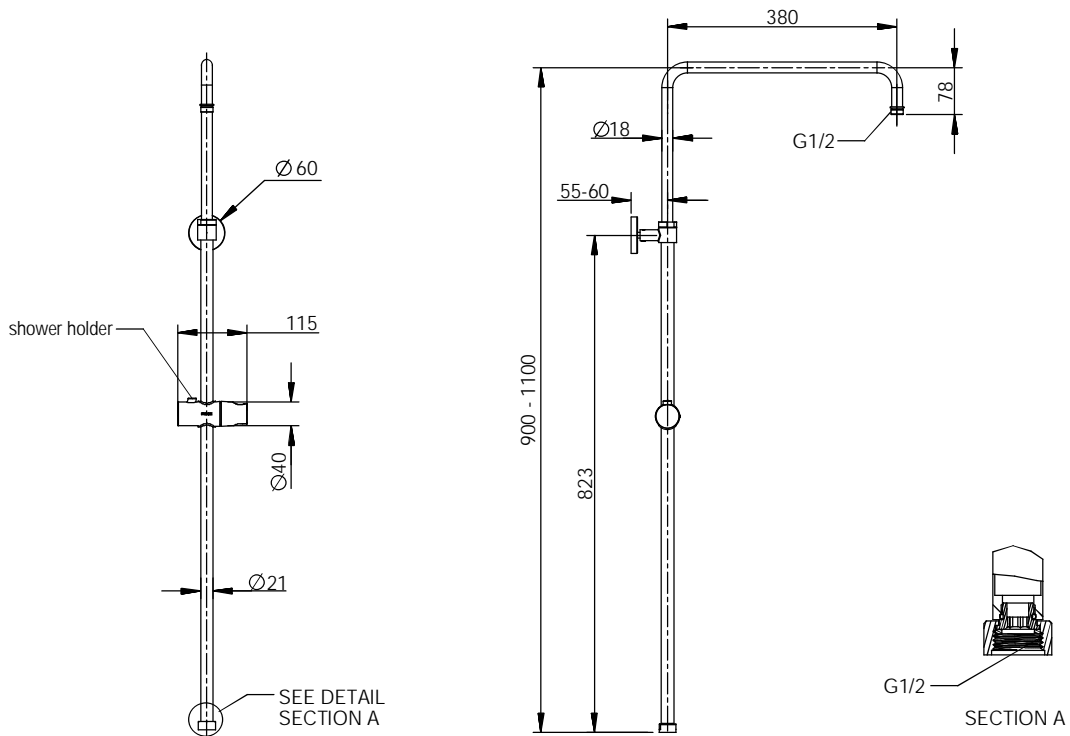

DESCRIPTION

- Metal construction with Chrome finish
- G1/2 connections

OPERATION

- Press button to adjust shower holder height

STANDARD

- Designed to meet QB/T 4050-2010

WARRANTY

- 1 year limited warranty against leaks and drips

Match with MOEN 91071EC Bath faucet

CARSON
SHOWER BAR
Models: 2295EC

Units : mm

CRITICAL DIMENSION
(DO NOT SCALE)