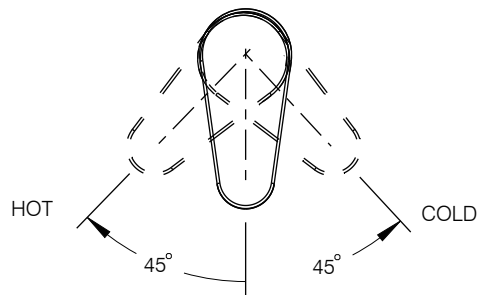

## WALES

Single Mount Single-Handle Lavatory Facuet

MODELS : GN10122 Series

CRITICAL DIMENSIONS DO NOT SCALE

Unite: mm