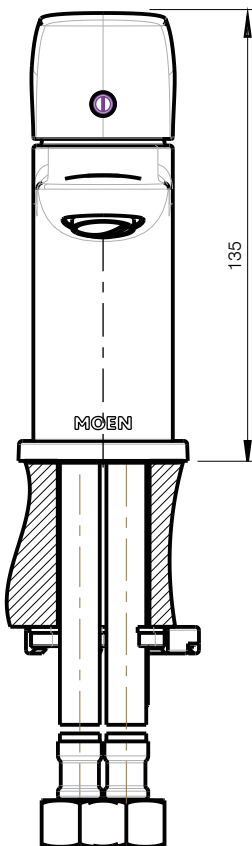

### DESCRIPTION

- Metal construction with various finishes identified by suffix
- G1/2 connections
- Includes 400mm long inlet hoses, except GN10122MCL01 with 600mm inlet hoses
- Including plastic POP-UP waste.

### OPERATION

- Lever Style handle
- Pull-on/ Push-off
- Temperature controlled through 90 degree arc of handle travel

### CARTRIDGE

- Ceramic 35mm cartridge design
- Ceramic material

## WALES

Single Mount Single-Handle Lavatory Facuet

MODELS : GN10122 Series

CRITICAL DIMENSIONS DO NOT SCALE

Unite: mm