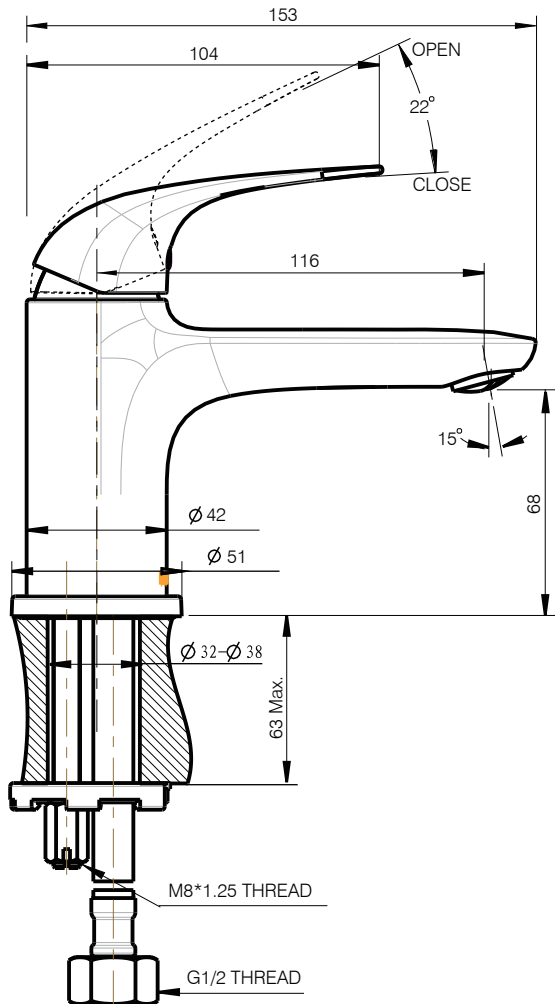

### DESCRIPTION

- Metal construction with various finishes identified by suffix
- G1/2 connections
- Includes 400mm long inlet hoses, except GN10122MCL01 with 600mm inlet hoses
- Including plastic POP-UP waste.

### CARTRIDGE

- Ceramic 35mm cartridge design
- Ceramic material

## WALES

Single Mount Single-Handle Lavatory Facuet

MODELS : GN10122 Series

CRITICAL DIMENSIONS DO NOT SCALE

Unite: mm