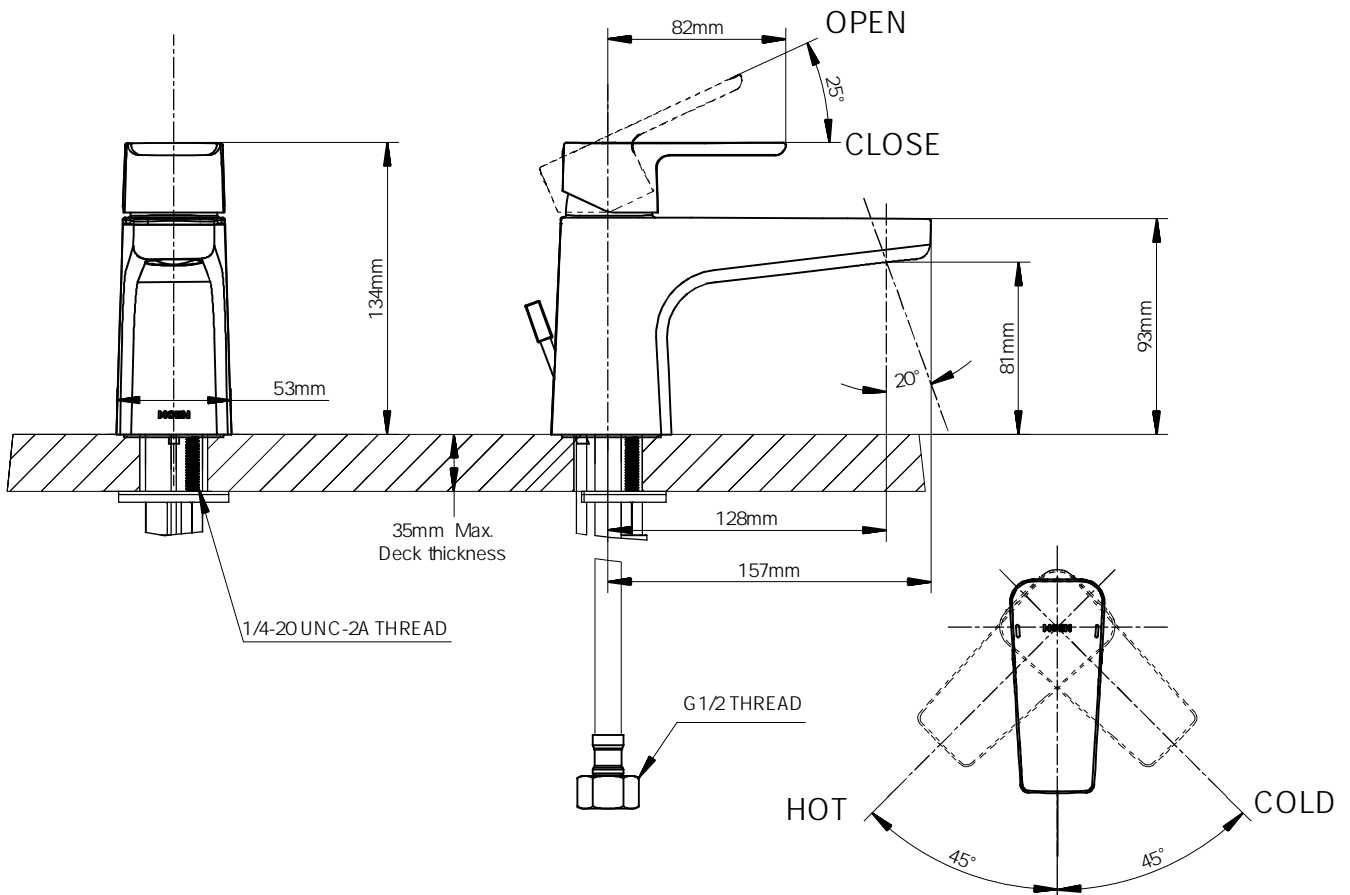

DESCRIPTION

- Metal construction with a chrome finish
- 600mm Flexible supplies with G 1/2 inlet connections
- Includes plastic pop-up waste assembly

OPERATION

- Lever style handle
- Pull-on / Push-off
- Temperature controlled through 100 degree arc of handle travel

FLOW

- Flowrate is about 7.50L/min at 0.3Mpa with aerator
- Flowrate is about 4.40L/min at 0.1Mpa with aerator

CARTRIDGE

- MOEN Duralast cartridge

STANDARD

- Designed to meet GB 18145

WARRANTY

- 5years limited warranty against leaks and drips

SERENITY
Single Mount Single-Handle Lavatory Faucet

Mdels: GN62121

NOTE: THIS FAUCET IS DESIGNED TO BE INSTALLED THRU 34mm MIN. TO 38mm MAX. DIA. HOLE

CRITICAL DIMENSION

(DO NOT SCALE)