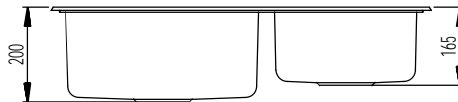

CRITICAL DIMENSION

(DO NOT SCALE)