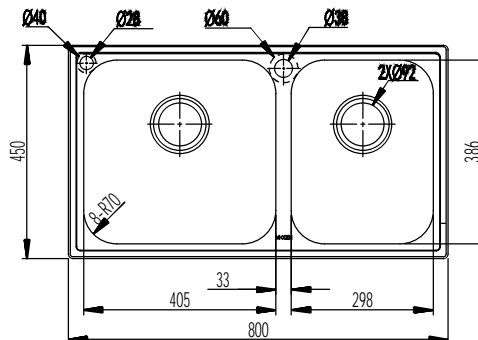

CRITICAL DIMENSION

(DO NOT SCALE)