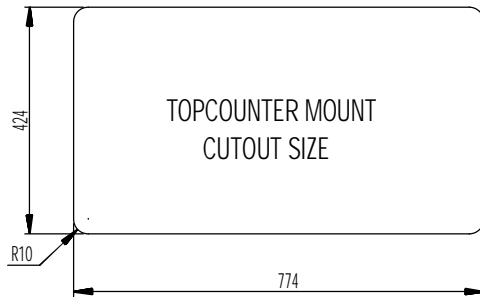

CRITICAL DIMENSION

(DO NOT SCALE)