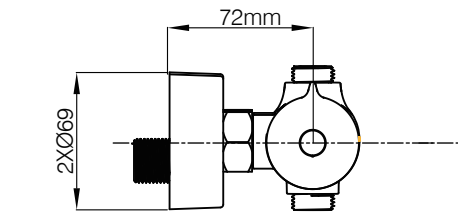

MOEN® 摩恩

Specifications

DESCRIPTION

- G1/2 connections
- Thermostatic valve design and with 3F hand shower and 1500mm shower hose

OPERATION

- Knob Style handle
- Temperature handle operates through a 237° arc with maximum cold at full clockwise rotation and maximum hot at full counterclockwise rotation
- Safety stop preset temperature at 38 °C
- Factory established temperature range from 15 °C to 49 °C

FLOW

- Flowrate at 0.1MPa HH shower is about 4.6L/min

CARTRIDGE

- Thermostatic cartridge design with Nonmetallic/no-ferrous material

STANDARDS

- Design to meet Q/MESN 20-2022

WARRANTY

- 5 years limited warranty against leaks and drips

Sterope series Thermostatic Tub Shower Faucet

MODELS : 57401 Series

CRITICAL DIMENSIONS DO NOT SCALE