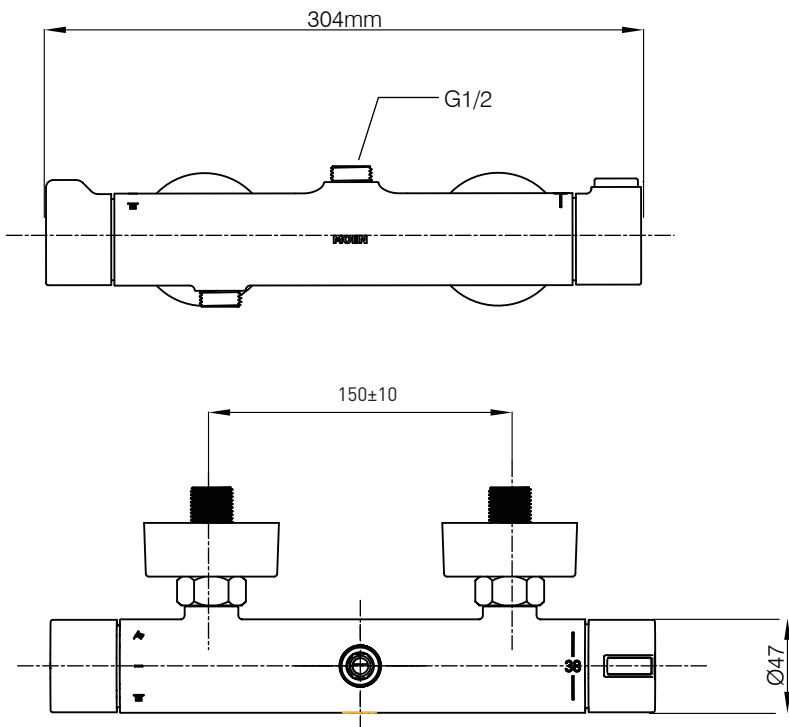

MOEN® 摩恩

Specifications

DESCRIPTION

- G1/2 connections
- Thermostatic valve design and with 3F hand shower and 1500mm shower hose

OPERATION

- Knob Style handle
- Temperature handle operates through a 237° arc with maximum cold at full clockwise rotation and maximum hot at full counterclockwise rotation
- Safety stop preset temperature at 38 °C
- Factory established temperature range from 15 °C to 49 °C

FLOW

- Flowrate at 0.1MPa HH shower is about 4.6L/min

CARTRIDGE

- Thermostatic cartridge design with Nonmetallic/no-ferrous material

STANDARDS

- Design to meet Q/MESN 20-2022

WARRANTY

- 5 years limited warranty against leaks and drips

Sterope series Thermostatic Tub Shower Faucet

MODELS : 57401 Series

CRITICAL DIMENSIONS DO NOT SCALE