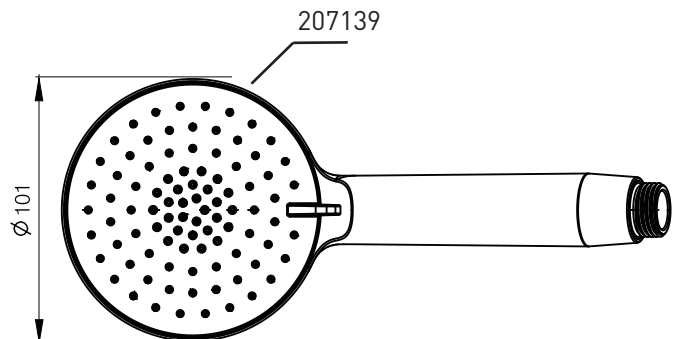

MOEN® 摩恩

Specifications

DESCRIPTION

- G1/2 connections
- Thermostatic valve design and with 3F hand shower and 1500mm shower hose

OPERATION

- Knob Style handle
- Temperature handle operates through a 237° arc with maximum cold at full clockwise rotation and maximum hot at full counterclockwise rotation
- Safety stop preset temperature at 38 °C
- Factory established temperature range from 15 °C to 49 °C

FLOW

- Flowrate at 0.1MPa HH shower is about 4.6L/min

CARTRIDGE

- Thermostatic cartridge design with Nonmetallic/no-ferrous material

STANDARDS

- Design to meet Q/MESN 20-2022

WARRANTY

- 5 years limited warranty against leaks and drips

Sterope series Thermostatic Tub Shower Faucet

MODELS : 57401 Series

CRITICAL DIMENSIONS DO NOT SCALE