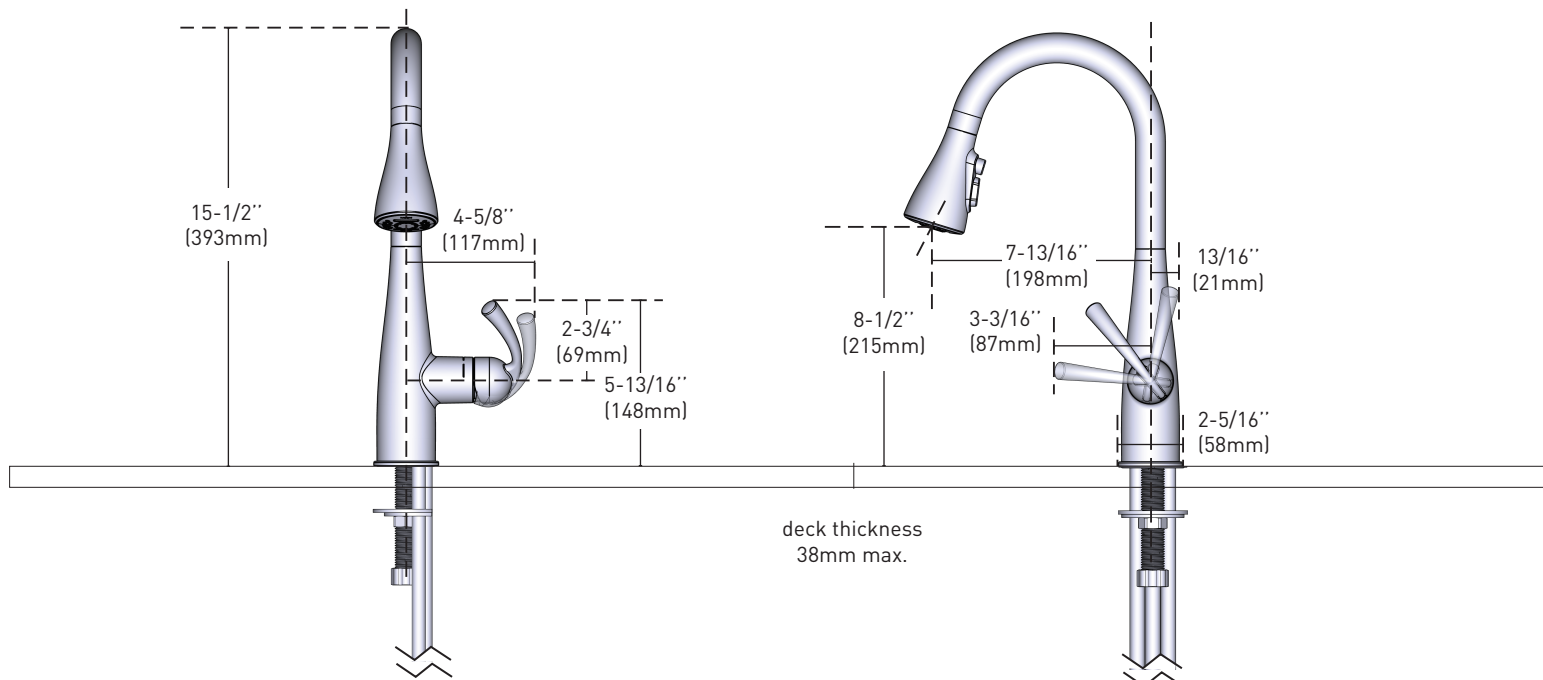

MOEN® 摩恩

Specifications

DESCRIPTION

- Various finishes identified by suffix
- Reflex™ pulldown system offers smoother operation, easy movement and secure docking
- 3-function wand technology provides the maneuverability for cleaning or rinsing
- Waterfall mode provides a powerfully concentrated rinse for faster clean up and less splash
- G1/2" inlet connections
- 600mm flexible supply lines with G1/2" compression fittings
- Pulldown spray with 1350mm braided hose
- High arc spout provides height and reach to fill or clean large pots while pulldown wand provides the maneuverability for cleaning or rinsing
- 360° rotating spout provides ability to install handle on either side

OPERATION

- Lever style handle, temperature controlled by 100° arc of handle travel
- Operates in stream or spray mode in the pulldown or retracted position

FLOW

- Stream water flowrate is about 3.0 L/min to 4.5 L /min at 0.1 Mpa
- Water flow difference is limited to 3.0 L/min maximum from 0.1 Mpa to 0.3 Mpa

MODELS : GNMCL87014DP series

NOTE: THIS FAUCET IS DESIGNED TO BE INSTALLED THRU 34mm MIN. TO 38mm MAX. DIA. HOLE

CRITICAL DIMENSIONS DO NOT SCALE