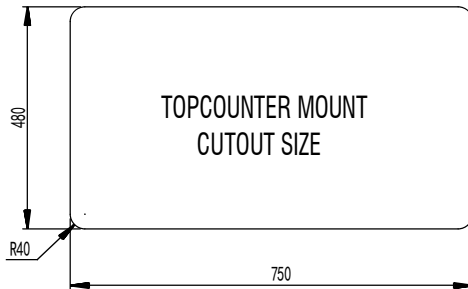

CRITICAL DIMENSION
(DO NOT SCALE)