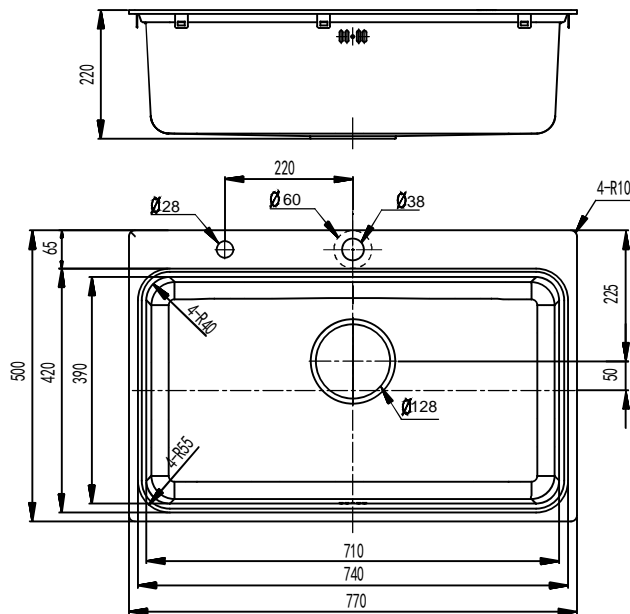

CRITICAL DIMENSION
(DO NOT SCALE)