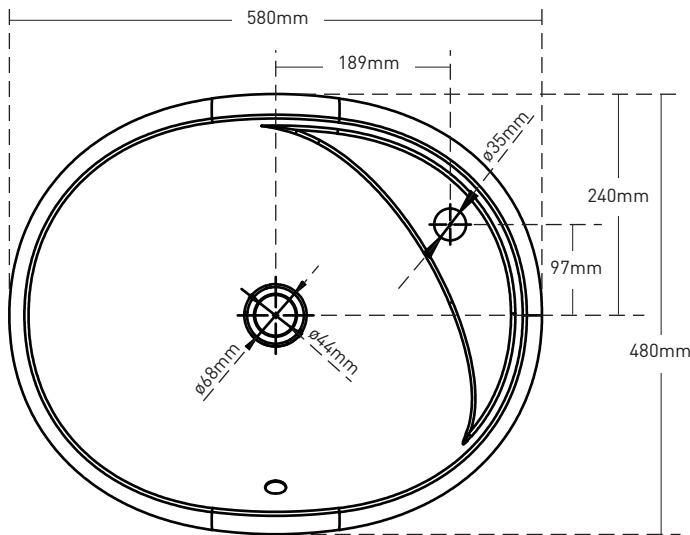

MOEN® 摩恩

Specifications

DESCRIPTION

- Thin-edge bowls
- Single faucet hole
- Overflow drain
- Counter top
- Size : 580mmX480mmX180mm

STANDARD

- Comply with GB/T 6952-2015

WARRANTY

- 5 years limited warranty

STEROPE
Ceramic Basin

Models: SW53721

CRITICAL DIMENSIONS DO NOT SCALE