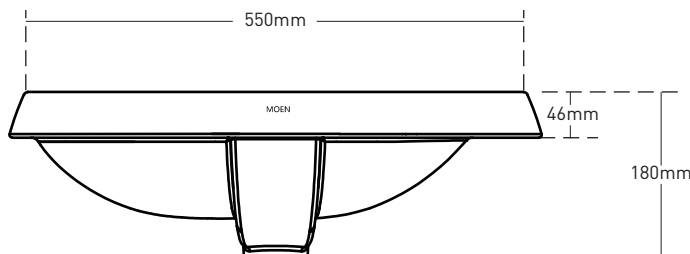

MOEN® 摩恩

Specifications

DESCRIPTION

- Thin-edge bowls
- Single faucet hole
- Overflow drain
- Counter top
- Size : 580mmX480mmX180mm

STANDARD

- Comply with GB/T 6952-2015

WARRANTY

- 5 years limited warranty

STEROPE
Ceramic Basin

Models: SW53721

CRITICAL DIMENSIONS DO NOT SCALE