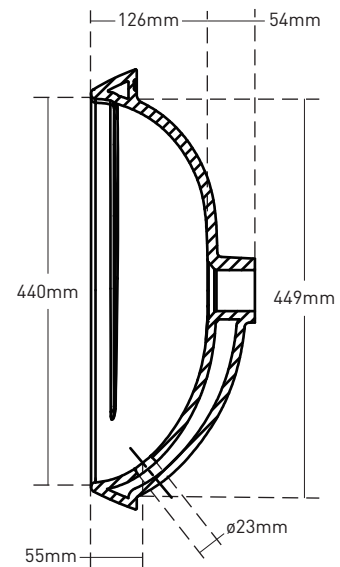

MOEN® 摩恩

Specifications

DESCRIPTION

- Thin-edge bowls
- Single faucet hole
- Overflow drain
- Counter top
- Size : 580mmX480mmX180mm

STANDARD

- Comply with GB/T 6952-2015

WARRANTY

- 5 years limited warranty

STEROPE
Ceramic Basin

Models: SW53721

CRITICAL DIMENSIONS DO NOT SCALE