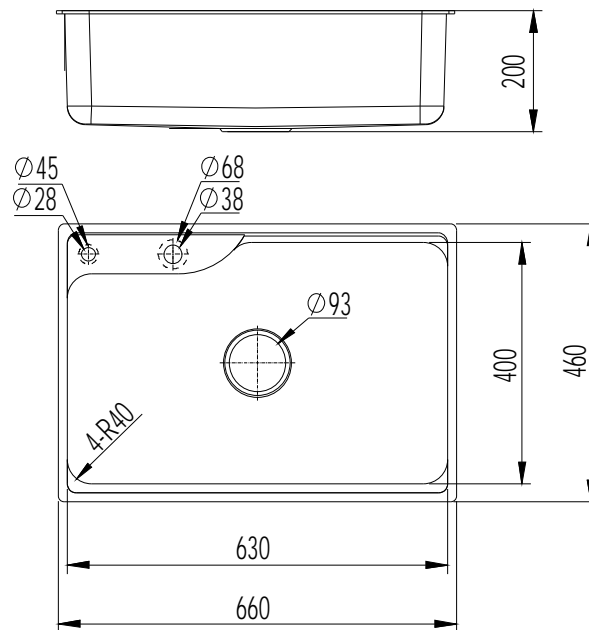

CRITICAL DIMENSION

(DO NOT SCALE)