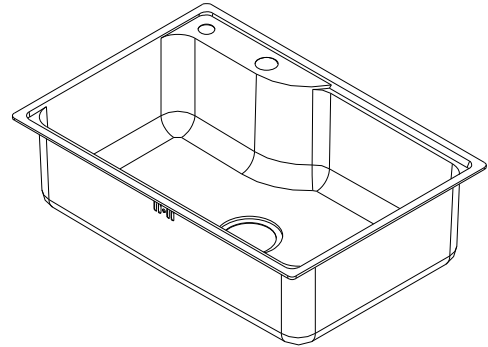

DESCRIPTION

- Hawii series singel bowl sink
- 304 Stainless steel construction , Brush finished.
  Thickness : 1.0 mm
- One faucet hole and Liquid soap hole as included
- L-channel mounting system , hardware included
- SoundSHIELD sound absorbing system

STANDARD

- Comply with QB/T4013-2010

WARRANTY

- 5 years limited lifetime warranty against material or manufacturing defects to the original consumer purchaser

Stainless steel sink

Models: 29015SL