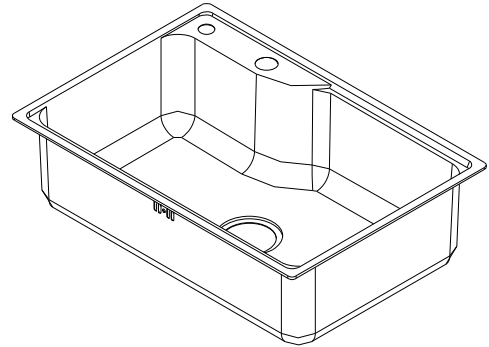

DESCRIPTION

- Hawii series single bowl sink
- 304 Stainless steel construction, Satin finished
  Thickness : 1.0 mm
- One faucet hole and Liquid soap hole as included
- L-channel mounting system, hardware included
- SoundSHIELD sound absorbing system

STANDARD

- Comply with QB/T4013-2010

WARRANTY

- 5 years limited lifetime warranty against material or manufacturing defects to the original consumer purchaser

Stainless steel sink

Models: 28007