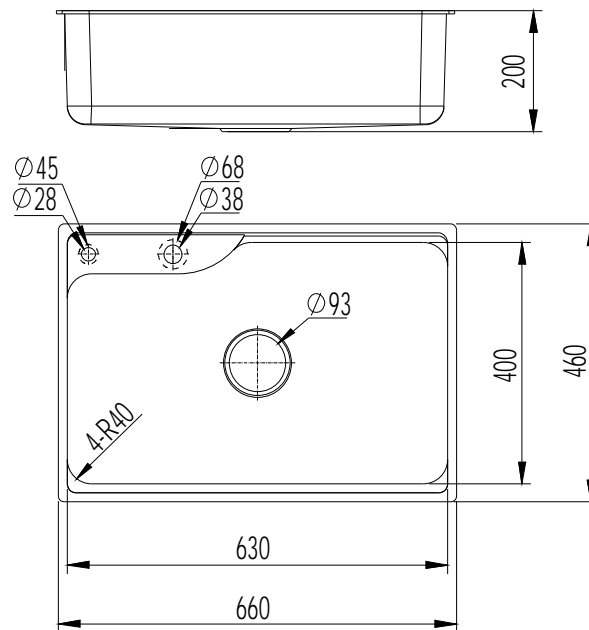

CRITICAL DIMENSION

(DO NOT SCALE)