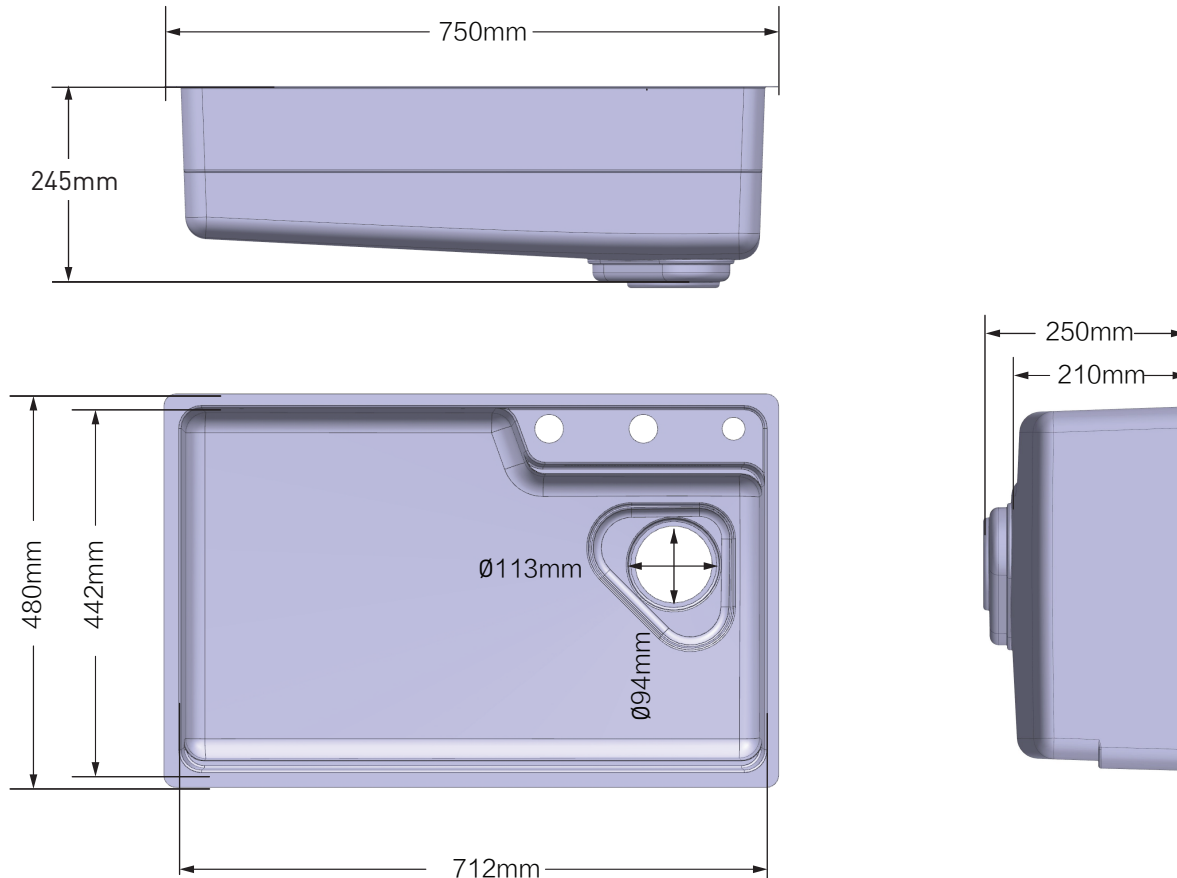

DESCRIPTION

- Multifunctional single bowl sink
- Product Dimensions: 750 X 480 X 210mm
- 304 stainless steel, thickness: 0.8mm
- Top-mount mounting hardware included
- Top-mount cutout size: 720 X 450 X R29mm
- Sounds shield system

注：关于配件详细尺寸，外部配件（带*号）请见下页，其他请在摩恩官网搜索配件号查询。

Note: For detailed accessory dimensions, please refer to the next page for external parts (marked with *) or search by part number on Moen website.

置物篮
Cutting Board Shelf
54