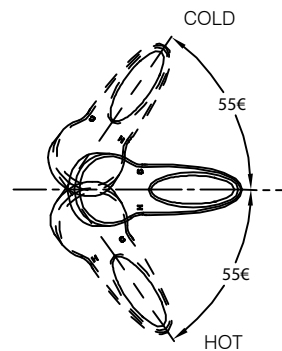

## CARTRIDGE

- Ceramic 35mm cartridge design
- Nonmetallic / nonferrous and ceramic material

## WARRANTY

- 5 years limited warranty against leaks and drips

Grace  
High Arc Kitchen Faucet  
Model: 66111

NOTE: THIS FAUCET IS DESIGNED TO BE INSTALLED THRU 35mm MIN. DIA. HOLE

## CRITICAL DIMENSION

(DO NOT SCALE)