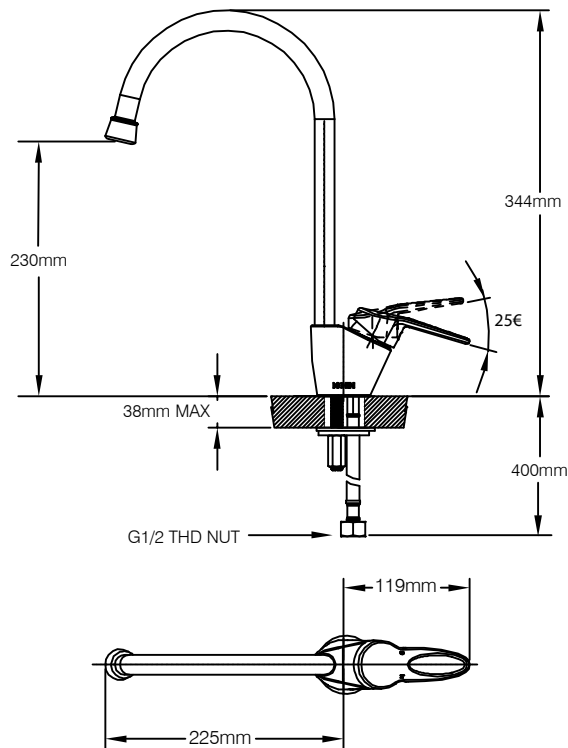

## DESCRIPTION

- Metal construction with a chrome finish
- G1/2 inlet connections
- Includes 400mm long flexible inlet hoses

## CARTRIDGE

- Ceramic 35mm cartridge design
- Nonmetallic / nonferrous and ceramic material

## WARRANTY

- 5 years limited warranty against leaks and drips

Grace  
High Arc Kitchen Faucet  
Model: 66111

NOTE: THIS FAUCET IS DESIGNED TO BE INSTALLED THRU 35mm MIN. DIA. HOLE

## CRITICAL DIMENSION

(DO NOT SCALE)